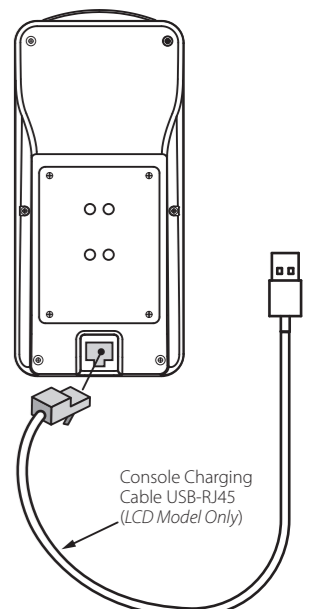

At the end of its useful life please dispose of this article correctly and safely (local refuse sites). Do not incinerate used batteries.