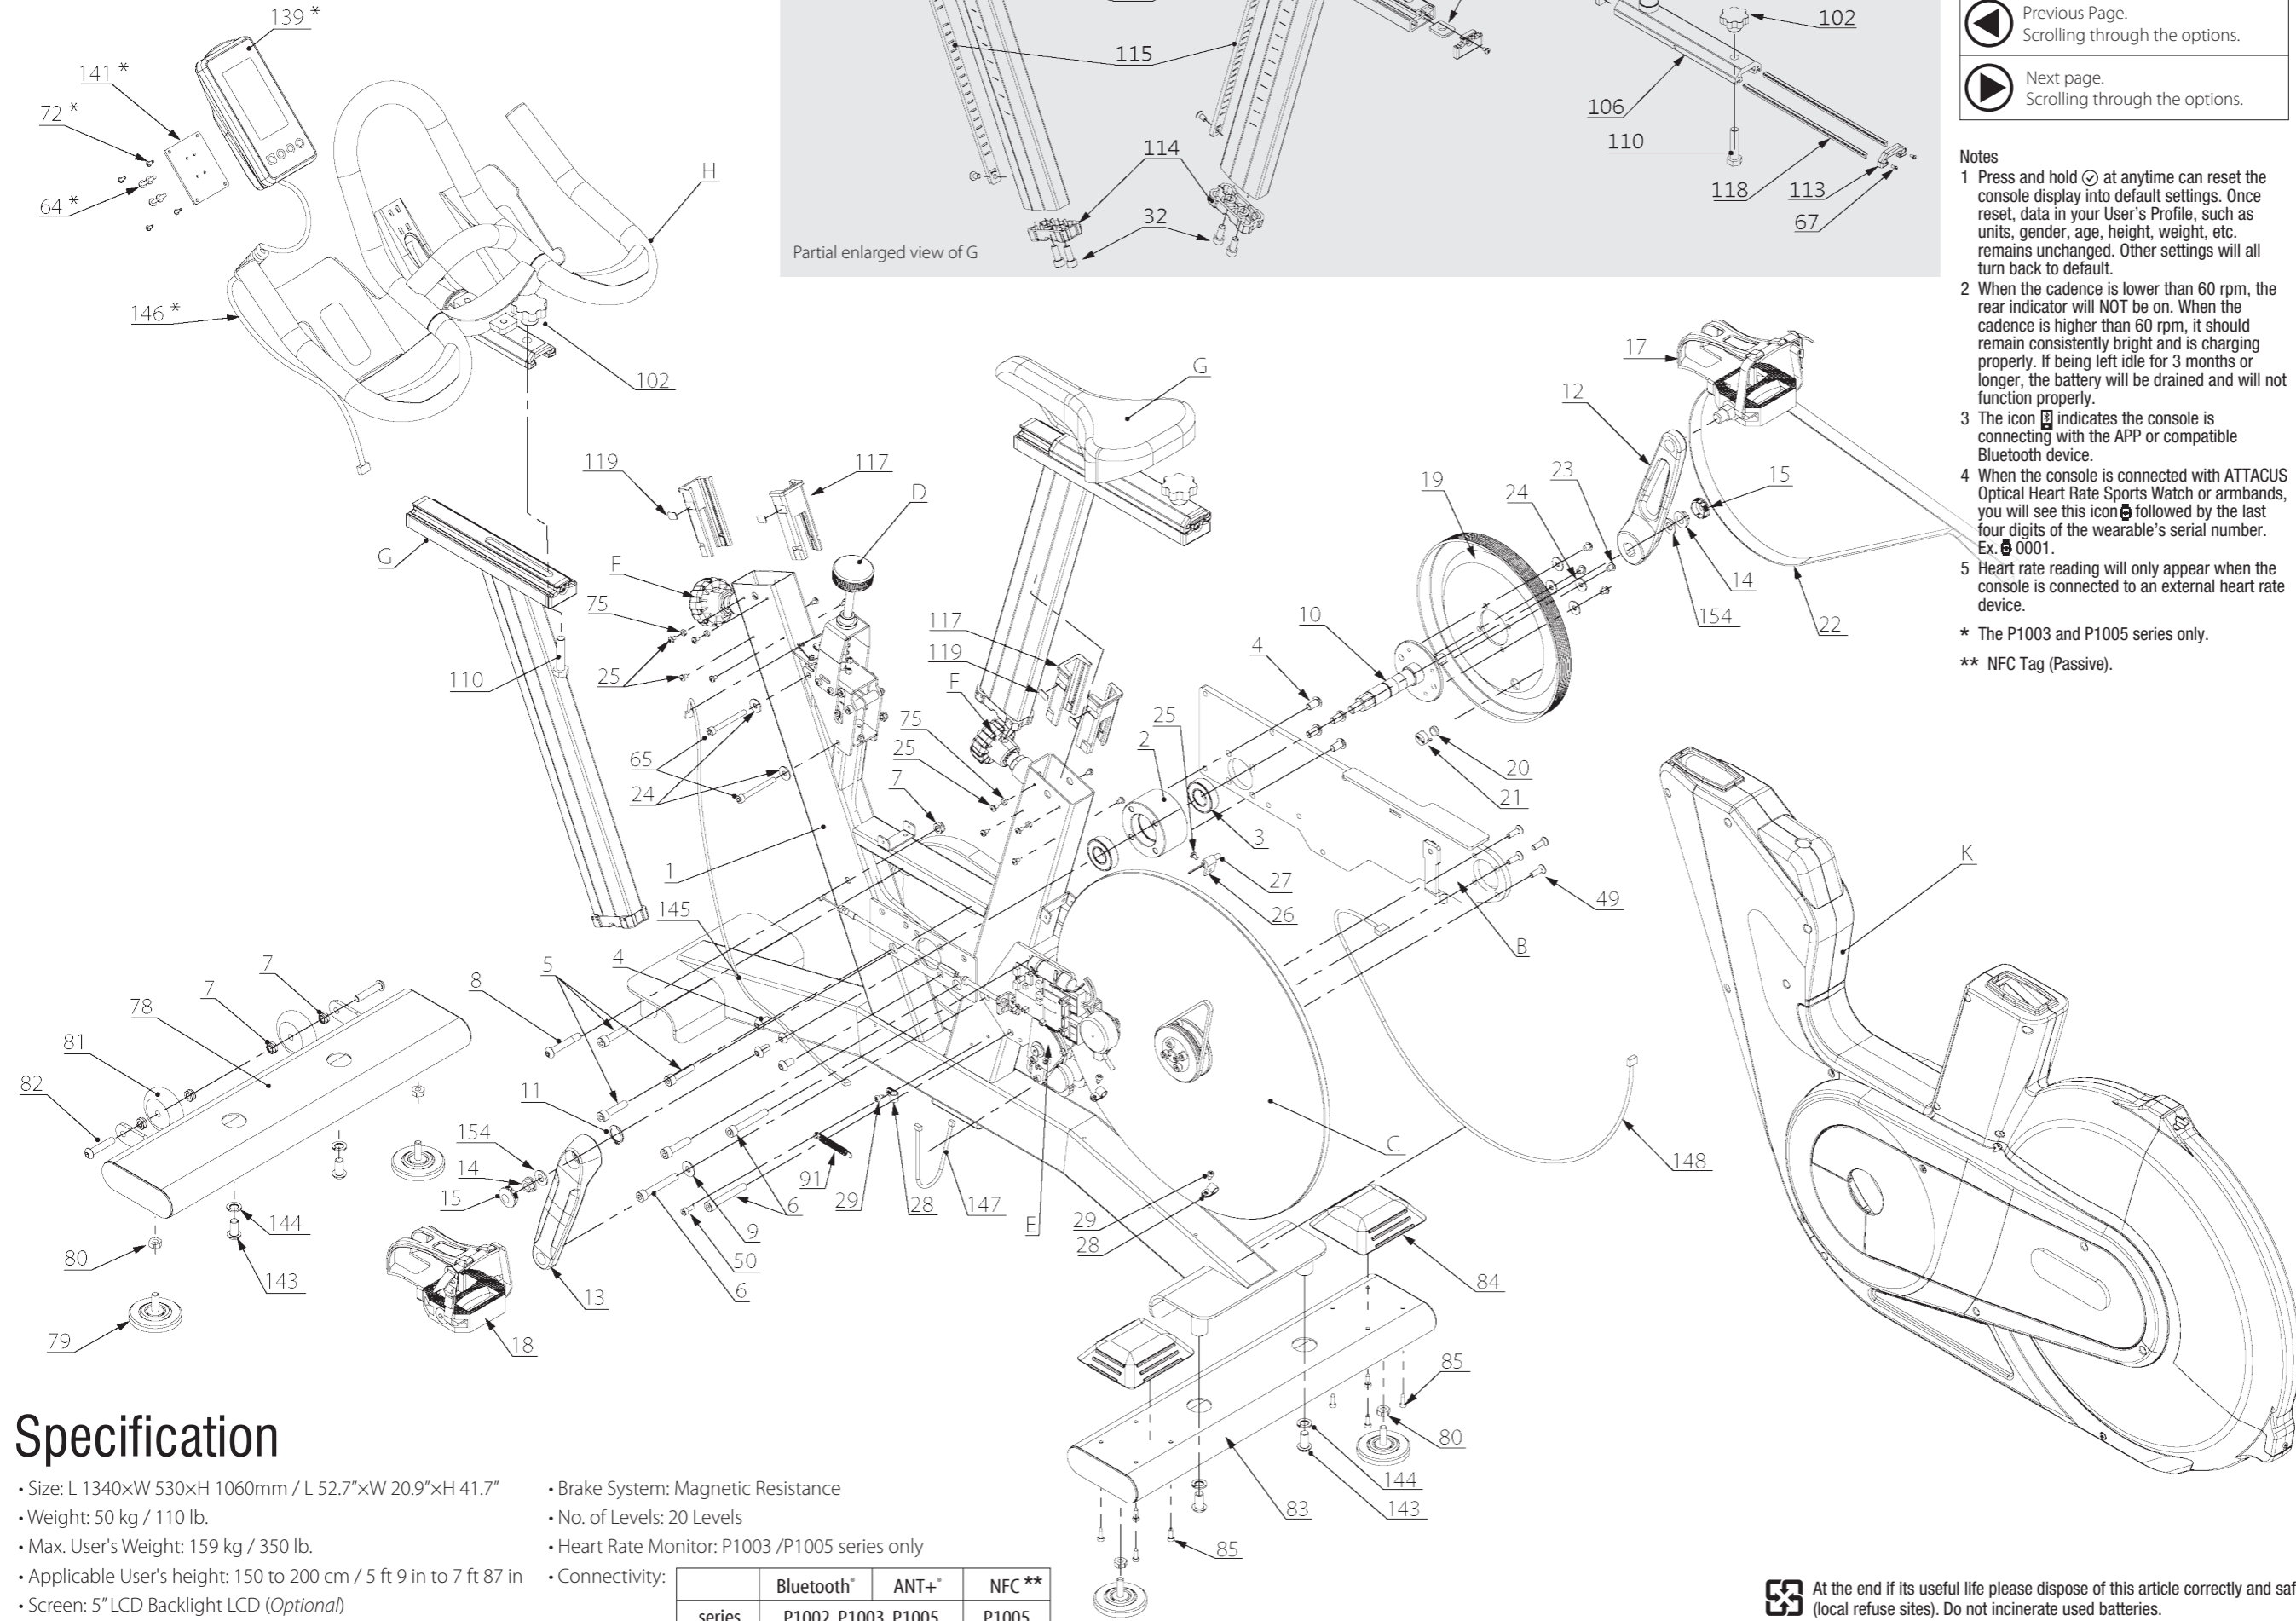

Exploded View

Specification

- Size: L 1340xW 530xH 1060mm / L 52.7"xW 20.9"xH 41.7"
- Weight: 50 kg / 110 lb.
- Max. User's Weight: 159 kg / 350 lb.
- Applicable User's height: 150 to 200 cm / 5 ft 9 in to 7 ft 87 in
- Screen: 5" LCD Backlight LCD (Optional)

- Brake System: Magnetic Resistance
- No. of Levels: 20 Levels
- Heart Rate Monitor: P1003 /P1005 series only
- Connectivity:

	Bluetooth*	ANT+*	NFC**
series	P1002, P1003, P1005		P1005

Buttons*

- Press and hold for the Setting Menu. Press for the Display Preference.
- Press and hold to reset.¹ Press to confirm.
- Previous Page. Scrolling through the options.
- Next page. Scrolling through the options.

Notes

- 1 Press and hold at anytime can reset the console display into default settings. Once reset, data in your User's Profile, such as units, gender, age, height, weight, etc. remains unchanged. Other settings will all turn back to default.
- 2 When the cadence is lower than 60 rpm, the rear indicator will NOT be on. When the cadence is higher than 60 rpm, it should remain consistently bright and is charging properly. If being left idle for 3 months or longer, the battery will be drained and will not function properly.
- 3 The icon indicates the console is connecting with the APP or compatible Bluetooth device.
- 4 When the console is connected with ATTACUS Optical Heart Rate Sports Watch or armbands, you will see this icon followed by the last four digits of the wearable's serial number. Ex. 0001.
- 5 Heart rate reading will only appear when the console is connected to an external heart rate device.